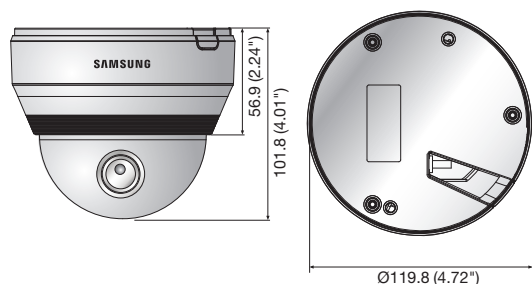

Dimensions

Unit : mm (inch)

Accessories (Optional)

SBP-301HM4 SBP-300LM SBP-300CM SBP-300WM1 SBP-300WM SBP-300B SBP-300PM SBP-300KM

| | SCD-5080N | SCD-5080P |
|----------------------------------|---|--------------------------|
| VIDEO | | |
| Imaging Device | 1/3" 1.3M CMOS | |
| Total Pixels | 1,312(H) x 1,069(V) | |
| Effective Pixels | 1,305(H) x 1,049(V) | |
| Scanning System | Progressive scan | |
| Synchronization | Internal | |
| Frequency | H : 15.734KHz / V : 59.94Hz | H : 15.625KHz / V : 50Hz |
| Horizontal Resolution | Color : 1000TV lines, B/W : 1000TV lines | |
| Min. Illumination | 0.05Lux (F1.4, 50IRE), 0.001Lux (1sec, F1.4, 50IRE) 0.02Lux (F1.4, 30IRE), 0.0006Lux (1sec, F1.4, 30IRE) | |
| S / N Ratio | 52dB (AGC off, Weight on) | |
| Video Output | CVBS : 1.0Vpp / 75Ω composite | |
| LENS | | |
| Focal Length (Zoom Ratio) | 3 ~ 10mm (3.3x) varifocal | |
| Max. Aperture Ratio | F1.4 | |
| Angular Field of View | H : 82.0°(Wide) ~ 26.5°(Tele) / V : 59.7°(Wide) ~ 19.9°(Tele) | |
| Min. Object Distance | 0.5m (1.64ft) | |
| Focus Control | Manual | |
| Lens Type | DC auto iris | |
| Mount Type | Board type | |
| OPERATIONAL | | |
| On Screen Display | English, Chinese, Korean, Japanese, German, Italian, French, Spanish, Russian, Czech, Polish, Romanian, Serbian, Swedish, Danish, Turkish, Portuguese | |
| Camera Title | Off / On (Displayed 15 characters) | |
| Day & Night | Auto (Electrical) / Color / B/W | |
| Backlight Compensation | Off / User BLC / HLC | |
| Contrast Enhancement | SSDR (Off / On) | |
| Digital Noise Reduction | SSNR IV (Off / On) | |
| Defog | Off / Auto / Manual | |
| Purple Fringe Reduction | Off / Low / Middle / High | |
| Digital Image Stabilization | Off / On | |
| Tampering | Off / On | |
| Motion Detection | Off / On | |
| Privacy Masking | Off / On (24 programmable zones with 4 points polygonal masking) | |
| Gain Control | Off / Low / Middle / High | |
| White Balance | ATW / Outdoor / Indoor / Manual / AWC / Mercury (1,800K° ~ 10,500K°) | |
| Electronic Shutter Speed | 1sec ~ 1/12,000sec | |
| Digital Zoom | Off / On (1x ~ 16x) | |
| Reverse | Off / H-Rev / V-Rev / HV-Rev | |
| Profile | Basic, Day & Night, Backlight, ITS, Indoor, User | |
| Communication | Coaxial control (SPC-300 compatible) | |
| Protocol | Coax : Pelco-C (Coaxitron) | |
| ENVIRONMENTAL | | |
| Operating Temperature / Humidity | -10°C ~ +55°C (+14°F ~ +131°F) / Less than 90% RH | |
| ELECTRICAL | | |
| Input Voltage / Current | Dual (24V AC & 12V DC ±10%) | |
| Power Consumption | Max. 3.5W | |
| MECHANICAL | | |
| Color / Material | Ivory / Aluminum, Plastic | |
| Dimensions (WxH) | Ø119.8 x 101.8mm (Ø4.72" x 4.01") | |
| Weight | 520g (1.15 lb) | |